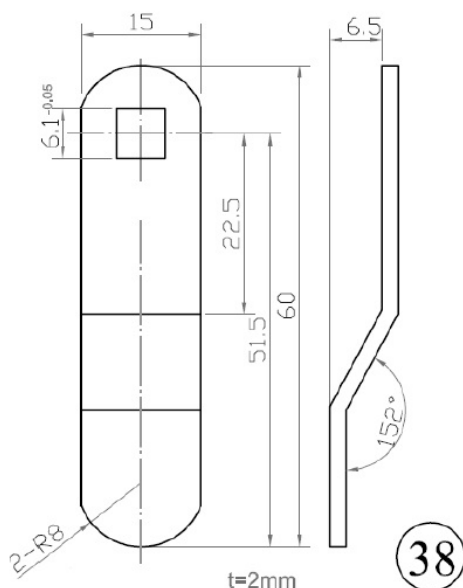

### Description:

Cam No. 38 F/Combi Locks,Cranked 8,5mm,51,5mm C/E,Hole:6x6mm Fits for Locks  
M237/238/266/268/300/316/3001 & 3002

### Item number:

14.04.278-0

Units	Box	Carton	HS Code	Barcode
Pcs.		100	8301600090	 5704866041072